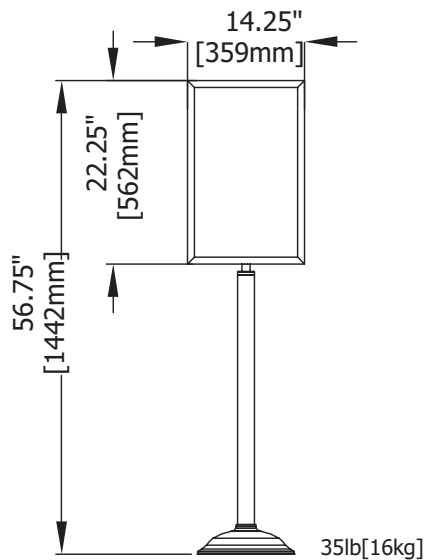

1310 Sign Stand*

These popular and widely used free standing metal sign holders are perfect for a variety of settings including: retail, banks, hotels, leisure and healthcare.

1310 Sign Stand*

- This popular sign stand is available in 7"x11", 8.5"x11", 11"x14", 14"x22" and 22"x28"
- Heavy-duty frame size can be horizontal or vertical (specify on order)
- Height to Underside of Frame is 36"
- Available in Post & Rope product line finishes

Order Code: I310

Product Shown:
1310 Sign Stand
11"x 14"
Satin Chrome

1310 Base Options:

Traditional

Universal

*Available only in the US

MILTON KEYNES

+44 1908 664600